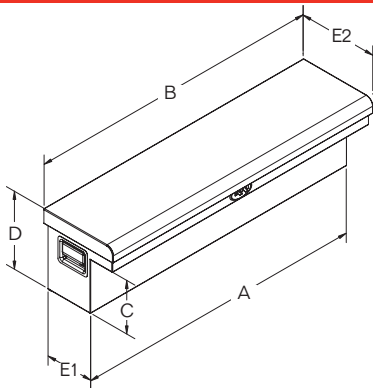

### Low Profile Side Truck Box Specifications

"D" dimension is with lid closed.

Model	A Length	B Overall Length	C Mount Height	D Overall Depth	E1 - E2 Width	Approximate Weight (lbs.)	Application
<b>STEEL</b>							
43SLP	43"	43 3/4"	8 3/4"	13"	8" - 13"	69	All Pickups
48SLP	48"	48 3/4"	8 3/4"	13"	8" - 13"	74	All Pickups
61SLP	61"	61 3/4"	8 3/4"	13"	8" - 13"	92	All Pickups
65SLP	65"	65 3/4"	8 3/4"	13"	8" - 13"	97	All Pickups
<b>ALUMINUM</b>							
43SLPA	43"	44 1/8"	8 3/4"	13 1/8"	8" - 13 3/8"	35	All Pickups
48SLPA	48"	49 1/8"	8 3/4"	13 1/8"	8" - 13 3/8"	38	All Pickups
61SLPA	61"	62 1/8"	8 3/4"	13 1/8"	8" - 13 3/8"	46	All Pickups
65SLPA	65"	66 1/8"	8 3/4"	13 1/8"	8" - 13 3/8"	48	All Pickups